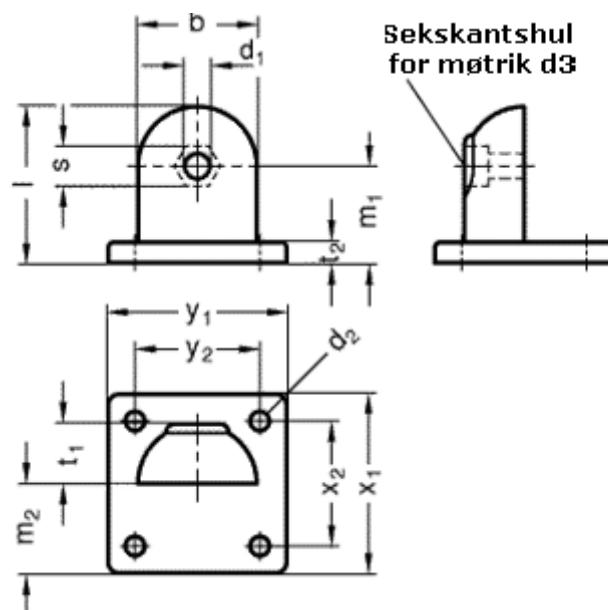

Article number: 2027265AVBL

Description: E+G Swivel clamp connector base  
GN272-65-AV-BL

## Measures

b = 65	t1 = 32.5
d1 = 10.2	t2 = 14
d2 = 11.0	x1 = 105
d3 = M10	x2 = 74
l = 84.5	y1 = 105
m1 = 52.0	y2 = 74
m2 = 52.5	
s = 17	